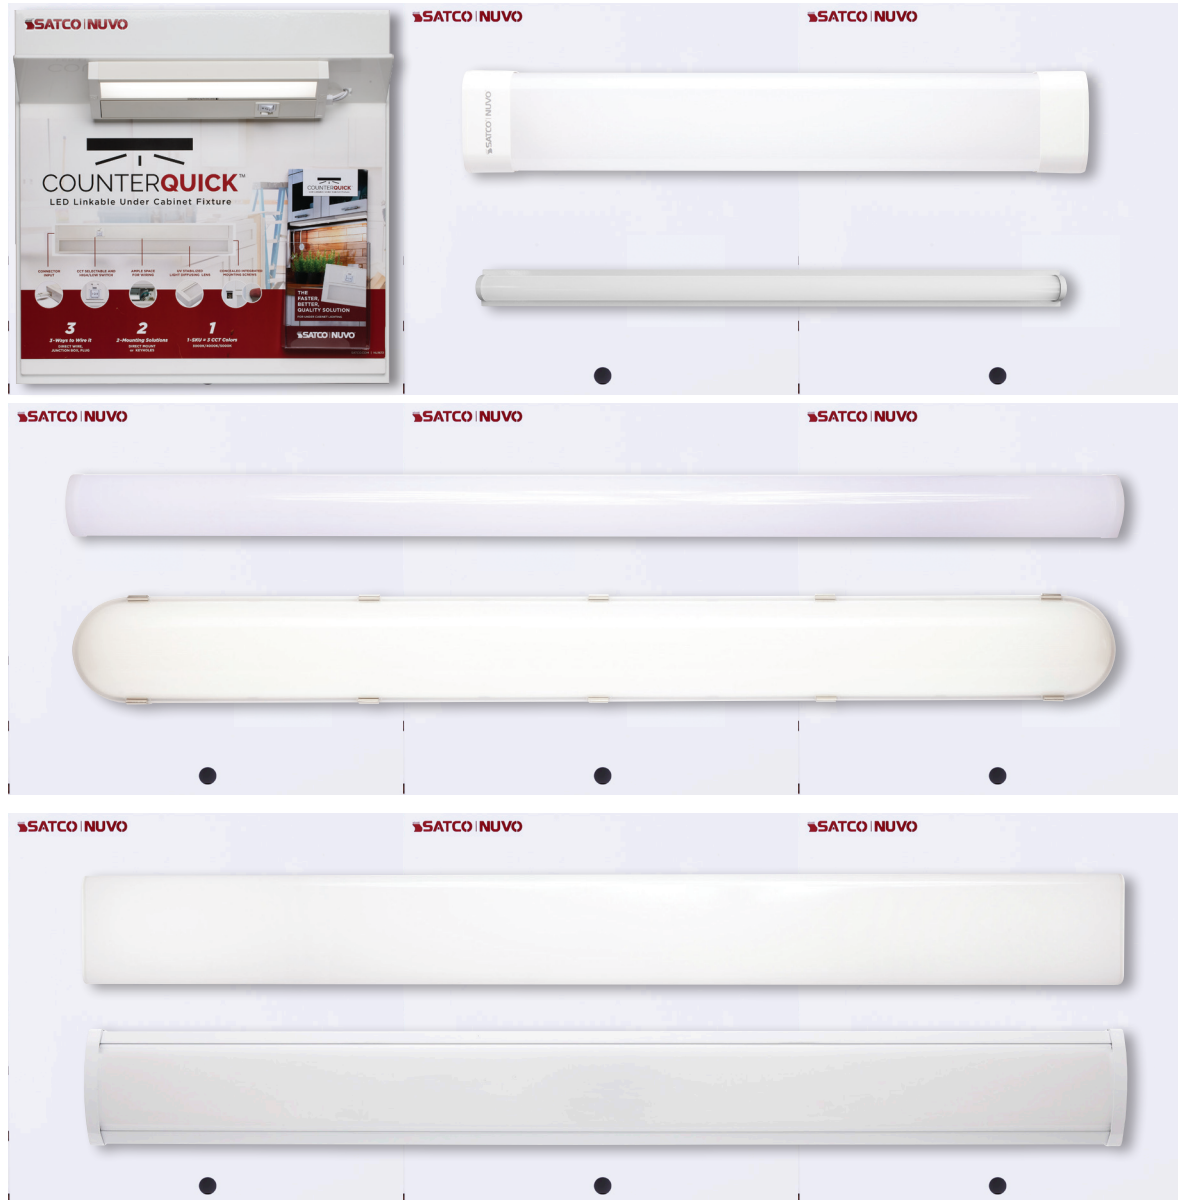

## Suggested Canopy/Garage Display

54" w x 36" h

## Suggested Hi-Bay/Warehouse Fixture Display

36" w x 36" h

## Suggested Linear Utility Fixture Display

54" w x 54" h

## Suggested Disk/Flush Lighting Display

90" w x 72" h