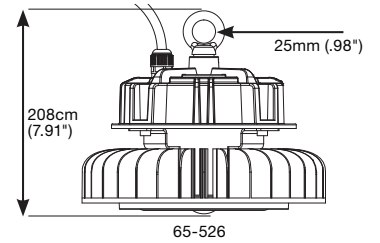

65-522

LED UFO High Bay Fixture (277-480V)

Item Number	Lamp Description	W	V	HID Equiv.	Finish	CCT	Lm	CRI	LifeHrs.	UPC	Pack/Mstr.
65-522	LED UFO High Bay	100	277-480V	200-250W	Black	5000K	13000	70+	50,000	045923683190	1
65-524	LED UFO High Bay	150	277-480V	300-400W	Black	5000K	19500	70+	50,000	045923683213	1
65-526	LED UFO High Bay	200	277-480V	600W	Black	5000K	26000	70+	50,000	045923683237	1