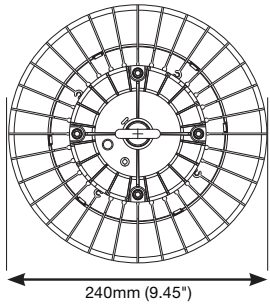

65-522

LED UFO High Bay Fixture (277-480V)

Item Number	Lamp Description	W	V	HID Equiv.	Finish	CCT	Lm	CRI	LifeHrs.	UPC	Pack/Mstr.
65-522	LED UFO High Bay	100	277-480V	200-250W	Black	5000K	13000	70+	50,000	045923683190	1
65-524	LED UFO High Bay	150	277-480V	300-400W	Black	5000K	19500	70+	50,000	045923683213	1
65-526	LED UFO High Bay	200	277-480V	600W	Black	5000K	26000	70+	50,000	045923683237	1