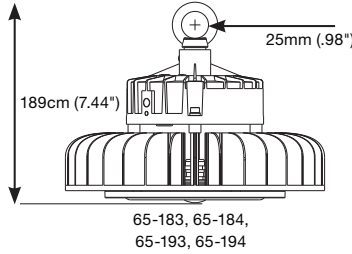

65-522

LED UFO High Bay Fixture (277-480V)

Item Number	Lamp Description	W	V	HID Equiv.	Finish	CCT	Lm	CRI	LifeHrs.	UPC	Pack/Mstr.
65-522	LED UFO High Bay	100	277-480V	200-250W	Black	5000K	13000	70+	50,000	045923683190	1
65-524	LED UFO High Bay	150	277-480V	300-400W	Black	5000K	19500	70+	50,000	045923683213	1
65-526	LED UFO High Bay	200	277-480V	600W	Black	5000K	26000	70+	50,000	045923683237	1