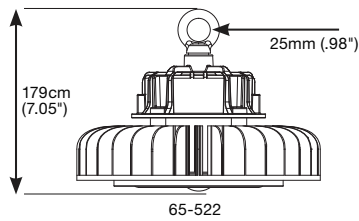

65-522

LED UFO High Bay Fixture (277-480V)

Item Number	Lamp Description	W	V	HID Equiv.	Finish	CCT	Lm	CRI	LifeHrs.	UPC	Pack/Mstr.
65-522	LED UFO High Bay	100	277-480V	200-250W	Black	5000K	13000	70+	50,000	045923683190	1
65-524	LED UFO High Bay	150	277-480V	300-400W	Black	5000K	19500	70+	50,000	045923683213	1
65-526	LED UFO High Bay	200	277-480V	600W	Black	5000K	26000	70+	50,000	045923683237	1