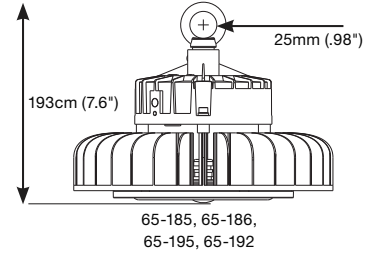

65-522

LED UFO High Bay Fixture (277-480V)

Item Number	Lamp Description	W	V	HID Equiv.	Finish	CCT	Lm	CRI	LifeHrs.	UPC	Pack/Mstr.
65-522	LED UFO High Bay	100	277-480V	200-250W	Black	5000K	13000	70+	50,000	045923683190	1
65-524	LED UFO High Bay	150	277-480V	300-400W	Black	5000K	19500	70+	50,000	045923683213	1
65-526	LED UFO High Bay	200	277-480V	600W	Black	5000K	26000	70+	50,000	045923683237	1