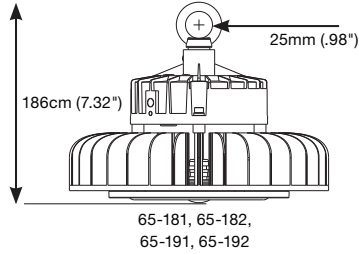

65-522

LED UFO High Bay Fixture (277-480V)

Item Number	Lamp Description	W	V	HID Equiv.	Finish	CCT	Lm	CRI	LifeHrs.	UPC	Pack/Mstr.
65-522	LED UFO High Bay	100	277-480V	200-250W	Black	5000K	13000	70+	50,000	045923683190	1
65-524	LED UFO High Bay	150	277-480V	300-400W	Black	5000K	19500	70+	50,000	045923683213	1
65-526	LED UFO High Bay	200	277-480V	600W	Black	5000K	26000	70+	50,000	045923683237	1